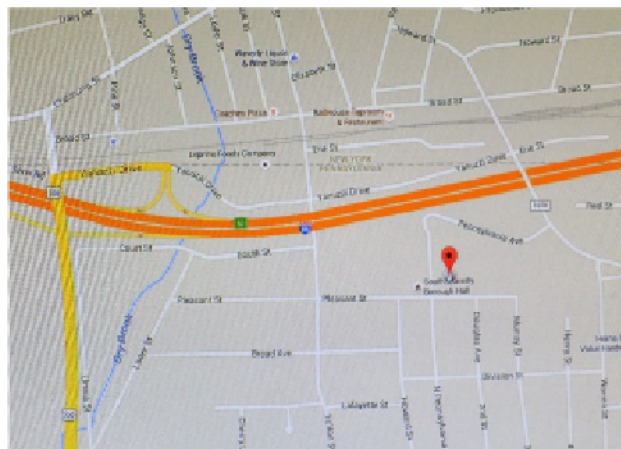

Mō Songs For Kerry

Saturday July 16, 2016

**South Waverly Borough Park
2523 Pennsylvania Ave
South Waverly, PA**

Directions coming east on Route 17/86:

Take Exit 60. At the stop light make a left onto Route 220. Go to the next traffic light on Rt 220 which is 500 yards away. Make a right onto Yanuzzi Drive. Follow to stop sign. Continue through stop sign following Yanuzzi Drive. At the next stop sign go right onto North Keystone Ave. Cross over Route 17. Just after you cross over the highway make a right turn onto Pennsylvania Ave. Follow PA Ave around a very sharp curve and the venue will be on the right. Total travel time from Exit 60 to venue is less than 5 minutes.

Directions coming west on Route 17/86:

Take Exit 60. At the stop sign go right onto Yanuzzi Drive. Follow to stop sign. Continue through stop sign staying on Yanuzzi Drive. At the next stop sign make a right onto North Keystone Ave. Cross over Route 17. Just after you cross the bridge, make a right onto Pennsylvania Ave. Follow around to a very sharp curve. The venue will be there on the right hand side.